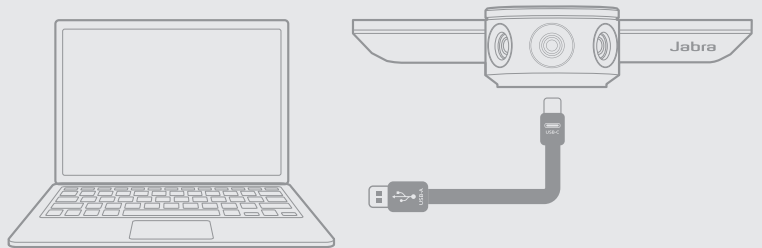

* See jabra.com/commercial-claims

How to set up

Camera positioning

Position the camera directly below the TV monitor, using the Jabra PanaCast wall mount*. For the most natural view of the huddle room, the camera should be mounted so that it is at eye level when seated.

How to connect

Instant collaboration – just plug in

Jabra PanaCast is compatible with all leading video and audio conferencing solutions, and is designed to work straight out of the box, with plug-and-play technology that lets you collaborate with others instantly.