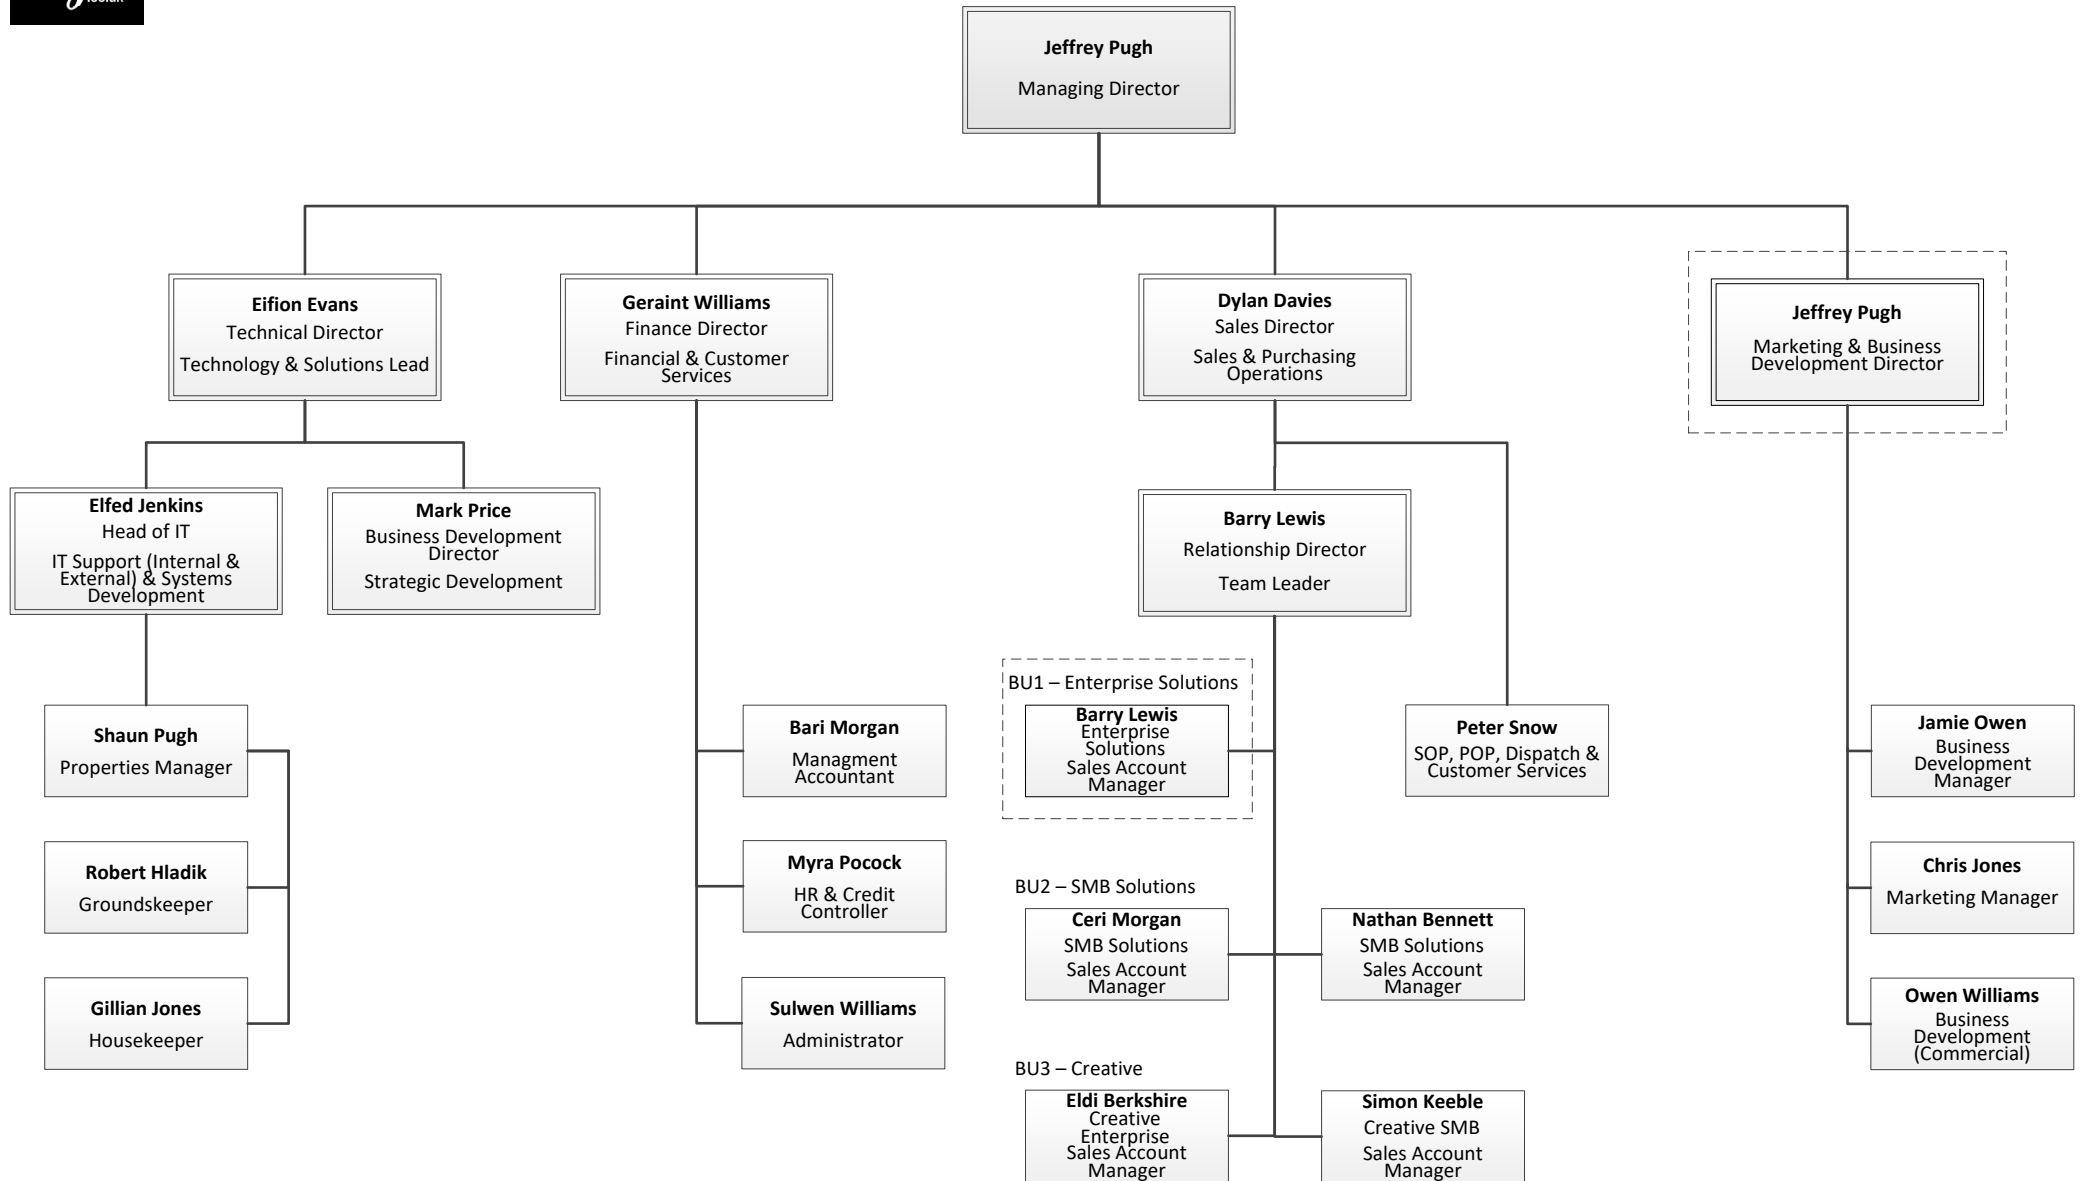

Pugh Computers Ltd Organisation Chart

Key:
BU – Business Unit