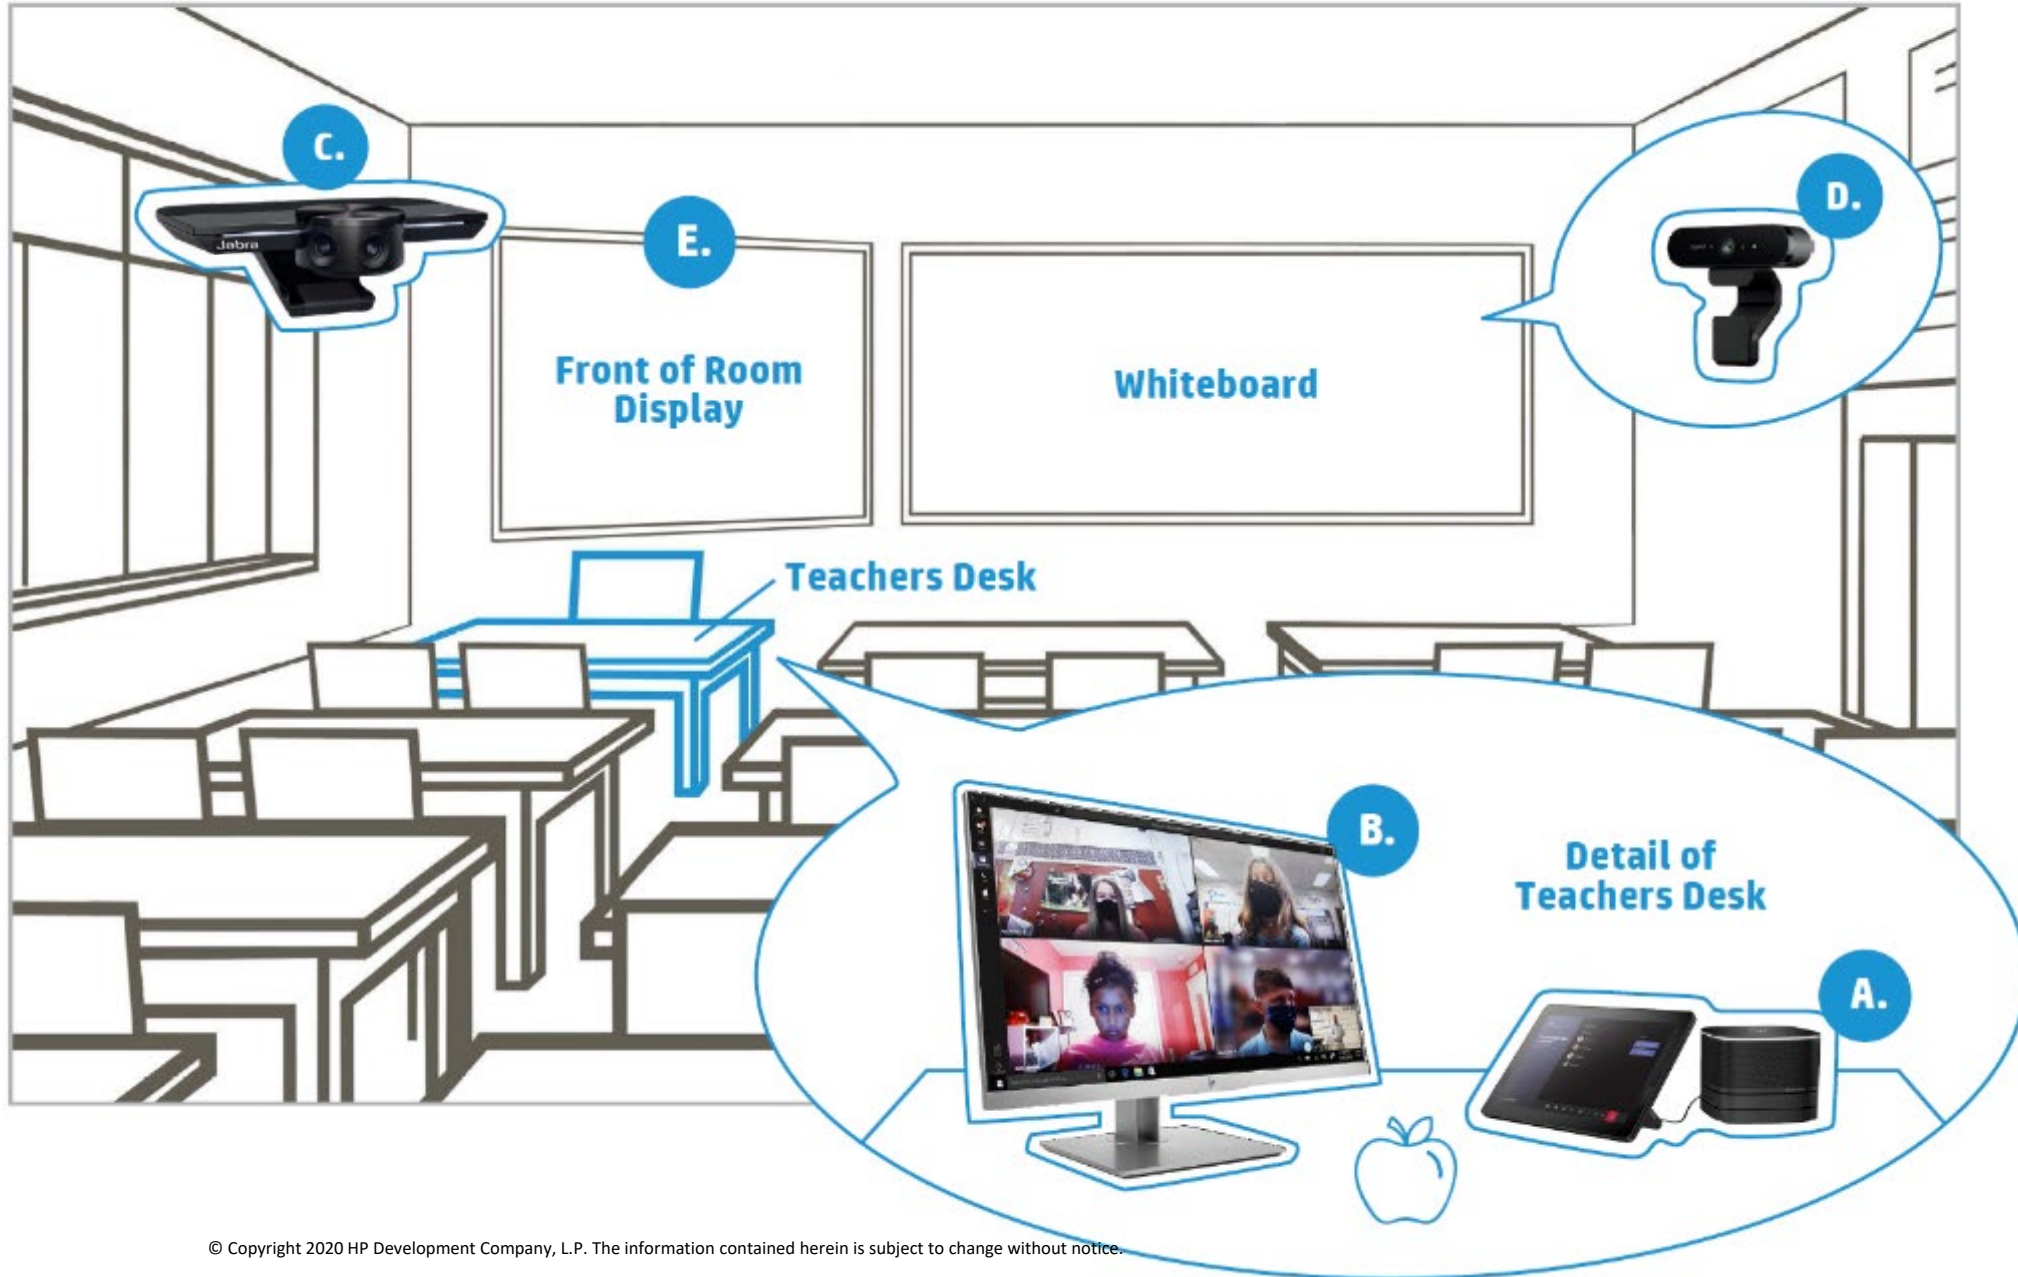

Classroom Configuration of a Hybrid Teaching Solution

- A. HP Elite Slice G2
Teams Rooms endpoint
- B. HP EliteDisplay
Confidence Monitor
- C. Jabra Panacast
Teacher Camera
- D. Logitech Brio
Content Camera
- E. Display / PJ
Front of Room Display

HP EliteBook W/ B&O Audio

HP Multiple displays

ProBook Users

HP ProBook 600

HP Multiple displays

Desktop-Based Users

HP Elite Slice

HP EliteOne 800 AiO

OR

HP Mini & Mini in One Display

Keyboard & Mouse HC

Webcam

Universal Thunderbolt Dock

Students

Enabling students to learn from home

K-12 Students