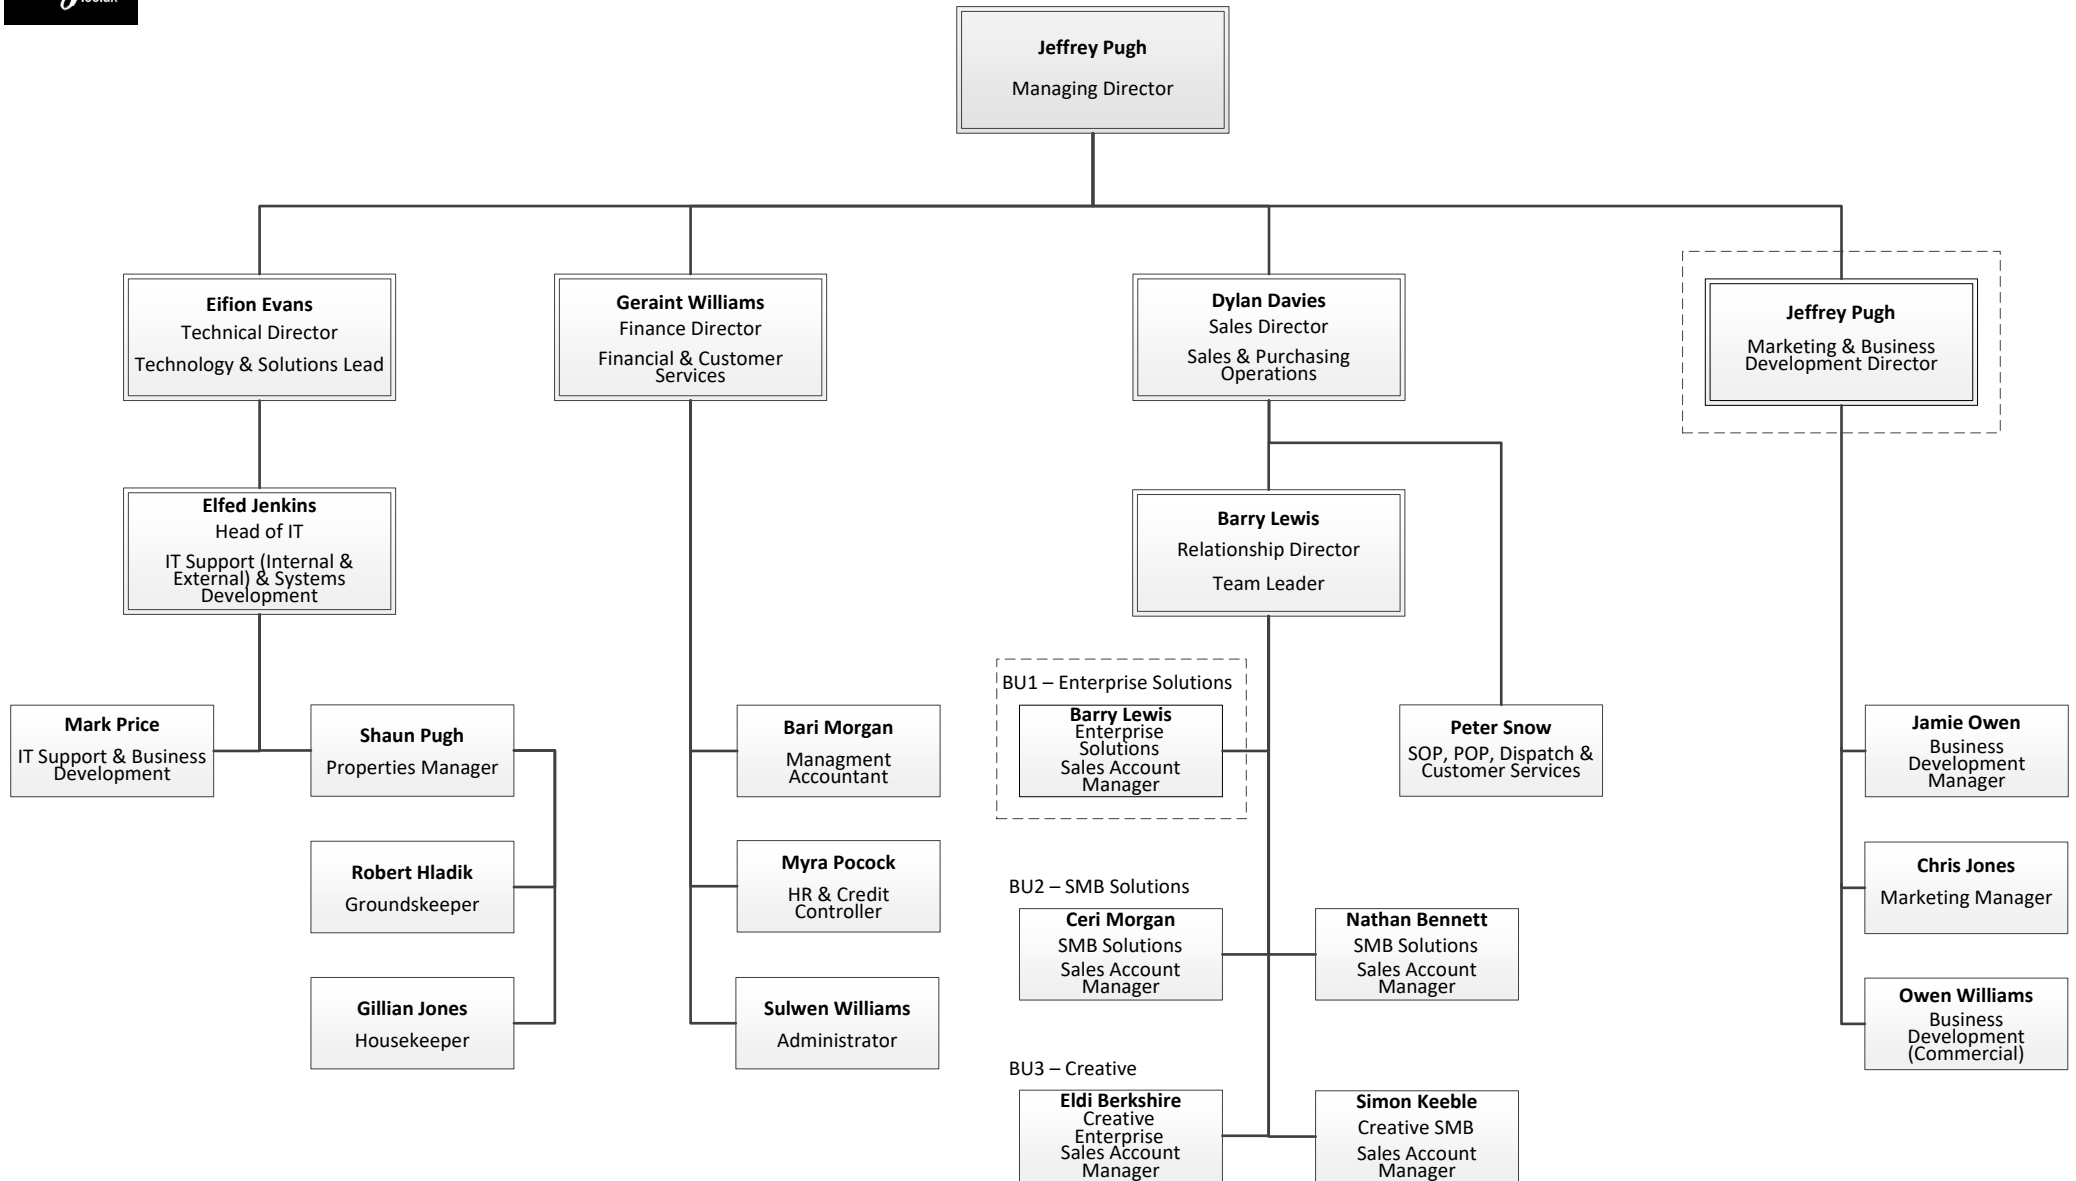

Pugh Computers Ltd Organisation Chart

Key:
BU – Business Unit