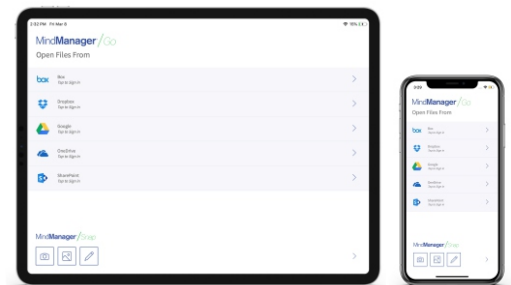

MindManager®

What's New in MindManager 2020

Work faster. Work better. Work connected.

Connect everything that matters to your work, from anywhere it is, to everywhere you are ... so you can get to where you want to be.

Co-Editing

Invite people to work together in maps in real time.

- Actively collaborate with others on MindManager maps in a secure cloud-based session
- Facilitate dynamic planning sessions, knowledge sharing, brainstorming and more within MindManager's flexible virtual environment
- Invited participants do not need a MindManager license to join a Co-editing session

Available as an **add-on service** for single and Enterprise users

MindManager Snap Capture Tool

Capture map-worthy content in seconds when you're away from MindManager.

- Capture images, links, and text notes through your desktop, Chrome browser or mobile device
- Expand, enrich and improve your maps in exciting new ways
- Snapped content stays safe and secure in a cloud-based queue until you're ready to add it to your map

MindManager Snap Chrome extension available in the Chrome Web Store
Capture via mobile device requires the MindManager Go mobile app

MindManager Go Mobile Viewer App

Review, show, discuss and even capture content for your maps anywhere and anytime you want to.

- View and navigate MindManager maps on your Android or iOS device
- Filter maps on tags, icons, priority & progress to easily focus on the information you need
- Send images and text notes to your MindManager desktop with the NEW MindManager Snap capture tool

Available for download in the Google Play and Apple App stores

Excel Data Mapper

Create a map view of spreadsheet content that includes only the data you need to see, exactly the way you want to see it.