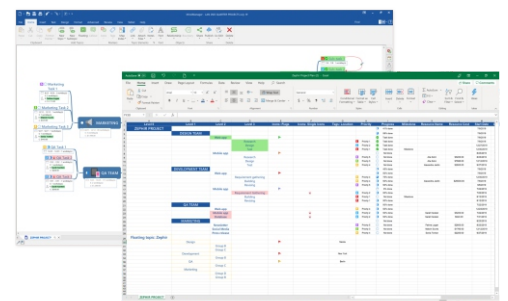

#### Excel Data Mapper

Create a map view of spreadsheet content that includes only the data you need to see, exactly the way you want to see it.

- Quickly and precisely categorize, comprehend and analyze Excel data imported into MindManager maps
- Choose file, data range and row layout, define how row/column information translates into map elements, select calculations and data properties to include, and more

#### Excel Export

Create an accurate, instantly-understandable spreadsheet view of MindManager map content.

- Easily customize spreadsheet structure, organization, style and more when exporting MindManager map content to Excel
- Add icons, tags, task information, properties and more, and define content order, sheet layout and formatting