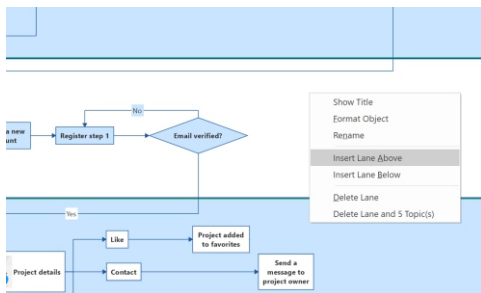

## Project Cost Tracking

Gain instant visibility into one of your project's most critical elements.

- Define and view general costs within project maps
- Tailor maps for budget-focused conversations by filtering on cost data
- Manage exceptions and ensure budget adherence by creating SmartRules that trigger when costs exceed set amounts
- MindManager Enterprise users can track resource costs, in addition to general costs

## Content Control (MindManager Enterprise exclusive)

Share the responsibility of keeping project and planning maps updated, while maintaining control over what elements can be changed and who can change them.

- Control which map elements can be updated by other MindManager users
- Keep sensitive map content protected from unwanted changes and accidental errors
- Password-enablement allows map owners to extend full editing rights to select users

## ENHANCED Gantt

See and do more in Gantt charts.

- Open Gantt chart in a separate window for easier viewing and updating
- Track general project costs within the Gantt view
- View and print both grid and Gantt chart horizontally on a single page
- MindManager Enterprise users can view and track resource costs, in addition to general costs