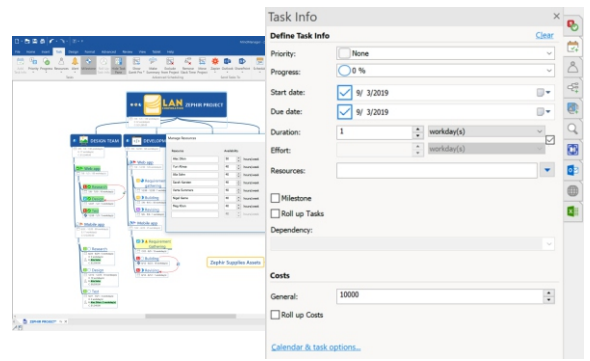

#### Excel Data Mapper

Create a map view of spreadsheet content that includes only the data you need to see, exactly the way you want to see it.

- Quickly and precisely categorize, comprehend and analyze Excel data imported into MindManager maps
- Choose file, data range and row layout, define how row/column information translates into map elements, select calculations and data properties to include, and more

#### Excel Export

Create an accurate, instantly-understandable spreadsheet view of MindManager map content.

- Easily customize spreadsheet structure, organization, style and more when exporting MindManager map content to Excel
- Add icons, tags, task information, properties and more, and define content order, sheet layout and formatting

## Project Cost Tracking

Gain instant visibility into one of your project's most critical elements.

- Define and view general costs within project maps
- Tailor maps for budget-focused conversations by filtering on cost data
- Manage exceptions and ensure budget adherence by creating SmartRules that trigger when costs exceed set amounts
- MindManager Enterprise users can track resource costs, in addition to general costs