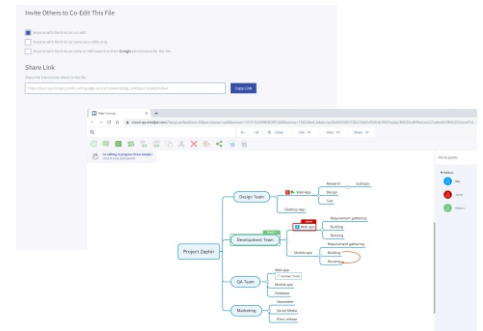

MindManager®

What's New in MindManager 2020

Work faster. Work better. Work connected.

Connect everything that matters to your work, from anywhere it is, to everywhere you are ... so you can get to where you want to be.

Co-Editing

Invite people to work together in maps in real time.

- Actively collaborate with others on MindManager maps in a secure cloud-based session
- Facilitate dynamic planning sessions, knowledge sharing, brainstorming and more within MindManager's flexible virtual environment
- Invited participants do not need a MindManager license to join a Co-editing session

Available as an **add-on service** for single and Enterprise users

MindManager Snap Capture Tool

Capture map-worthy content in seconds when you're away from MindManager.

- Capture images, links, and text notes through your desktop, Chrome browser or mobile device
- Expand, enrich and improve your maps in exciting new ways
- Snapped content stays safe and secure in a cloud-based queue until you're ready to add it to your map

MindManager Snap Chrome extension available in the Chrome Web Store
Capture via mobile device requires the MindManager Go mobile app

MindManager Go Mobile Viewer App

Review, show, discuss and even capture content for your maps anywhere and anytime you want to.

- View and navigate MindManager maps on your Android or iOS device
- Filter maps on tags, icons, priority & progress to easily focus on the information you need
- Send images and text notes to your MindManager desktop with the NEW MindManager Snap capture tool

Available for download in the Google Play and Apple App stores