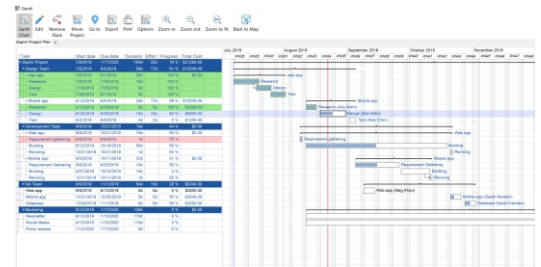

## Project Cost Tracking

Gain instant visibility into one of your project's most critical elements.

- Define and view general costs within project maps
- Tailor maps for budget-focused conversations by filtering on cost data
- Manage exceptions and ensure budget adherence by creating SmartRules that trigger when costs exceed set amounts
- MindManager Enterprise users can track resource costs, in addition to general costs

## Content Control (MindManager Enterprise exclusive)

Share the responsibility of keeping project and planning maps updated, while maintaining control over what elements can be changed and who can change them.

## ENHANCED Gantt

See and do more in Gantt charts.

- Open Gantt chart in a separate window for easier viewing and updating
- Track general project costs within the Gantt view
- View and print both grid and Gantt chart horizontally on a single page
- MindManager Enterprise users can view and track resource costs, in addition to general costs