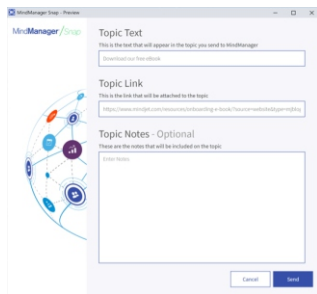

MindManager®

What's New in MindManager 2020

Work faster. Work better. Work connected.

Connect everything that matters to your work, from anywhere it is, to everywhere you are ... so you can get to where you want to be.

Co-Editing

Invite people to work together in maps in real time.

- Actively collaborate with others on MindManager maps in a secure cloud-based session
- Facilitate dynamic planning sessions, knowledge sharing, brainstorming and more within MindManager's flexible virtual environment
- Invited participants do not need a MindManager license to join a Co-editing session

Available as an **add-on service** for single and Enterprise users

MindManager Snap Capture Tool

Capture map-worthy content in seconds when you're away from MindManager.

- Capture images, links, and text notes through your desktop, Chrome browser or mobile device
- Expand, enrich and improve your maps in exciting new ways
- Snapped content stays safe and secure in a cloud-based queue until you're ready to add it to your map

MindManager Snap Chrome extension available in the Chrome Web Store
Capture via mobile device requires the MindManager Go mobile app

MindManager Go Mobile Viewer App

Review, show, discuss and even capture content for your maps anywhere and anytime you want to.

- View and navigate MindManager maps on your Android or iOS device
- Filter maps on tags, icons, priority & progress to easily focus on the information you need
- Send images and text notes to your MindManager desktop with the NEW MindManager Snap capture tool

Available for download in the Google Play and Apple App stores