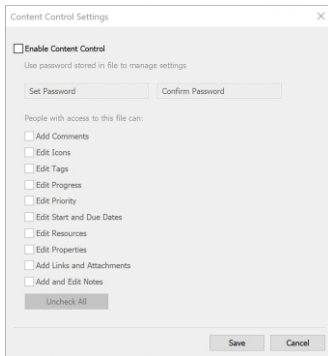

Project Cost Tracking

Gain instant visibility into one of your project's most critical elements.

- Define and view general costs within project maps
- Tailor maps for budget-focused conversations by filtering on cost data
- Manage exceptions and ensure budget adherence by creating SmartRules that trigger when costs exceed set amounts
- MindManager Enterprise users can track resource costs, in addition to general costs