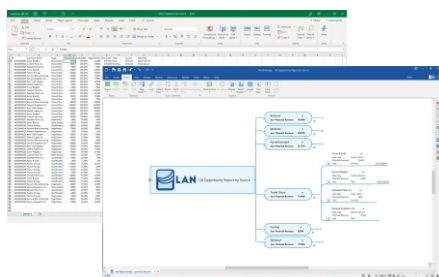

MindManager®

What's New in MindManager 2020

Work faster. Work better. Work connected.

Connect everything that matters to your work, from anywhere it is, to everywhere you are ... so you can get to where you want to be.

Co-Editing

Invite people to work together in maps in real time.

- Actively collaborate with others on MindManager maps in a secure cloud-based session
- Facilitate dynamic planning sessions, knowledge sharing, brainstorming and more within MindManager's flexible virtual environment
- Invited participants do not need a MindManager license to join a Co-editing session

Available as an **add-on service** for single and Enterprise users

MindManager Snap Capture Tool

Capture map-worthy content in seconds when you're away from MindManager.

- Capture images, links, and text notes through your desktop, Chrome browser or mobile device
- Expand, enrich and improve your maps in exciting new ways
- Snapped content stays safe and secure in a cloud-based queue until you're ready to add it to your map

MindManager Snap Chrome extension available in the Chrome Web Store
Capture via mobile device requires the MindManager Go mobile app

MindManager Go Mobile Viewer App

Review, show, discuss and even capture content for your maps anywhere and anytime you want to.

- View and navigate MindManager maps on your Android or iOS device
- Filter maps on tags, icons, priority & progress to easily focus on the information you need
- Send images and text notes to your MindManager desktop with the NEW MindManager Snap capture tool

Available for download in the Google Play and Apple App stores

Excel Data Mapper

Create a map view of spreadsheet content that includes only the data you need to see, exactly the way you want to see it.