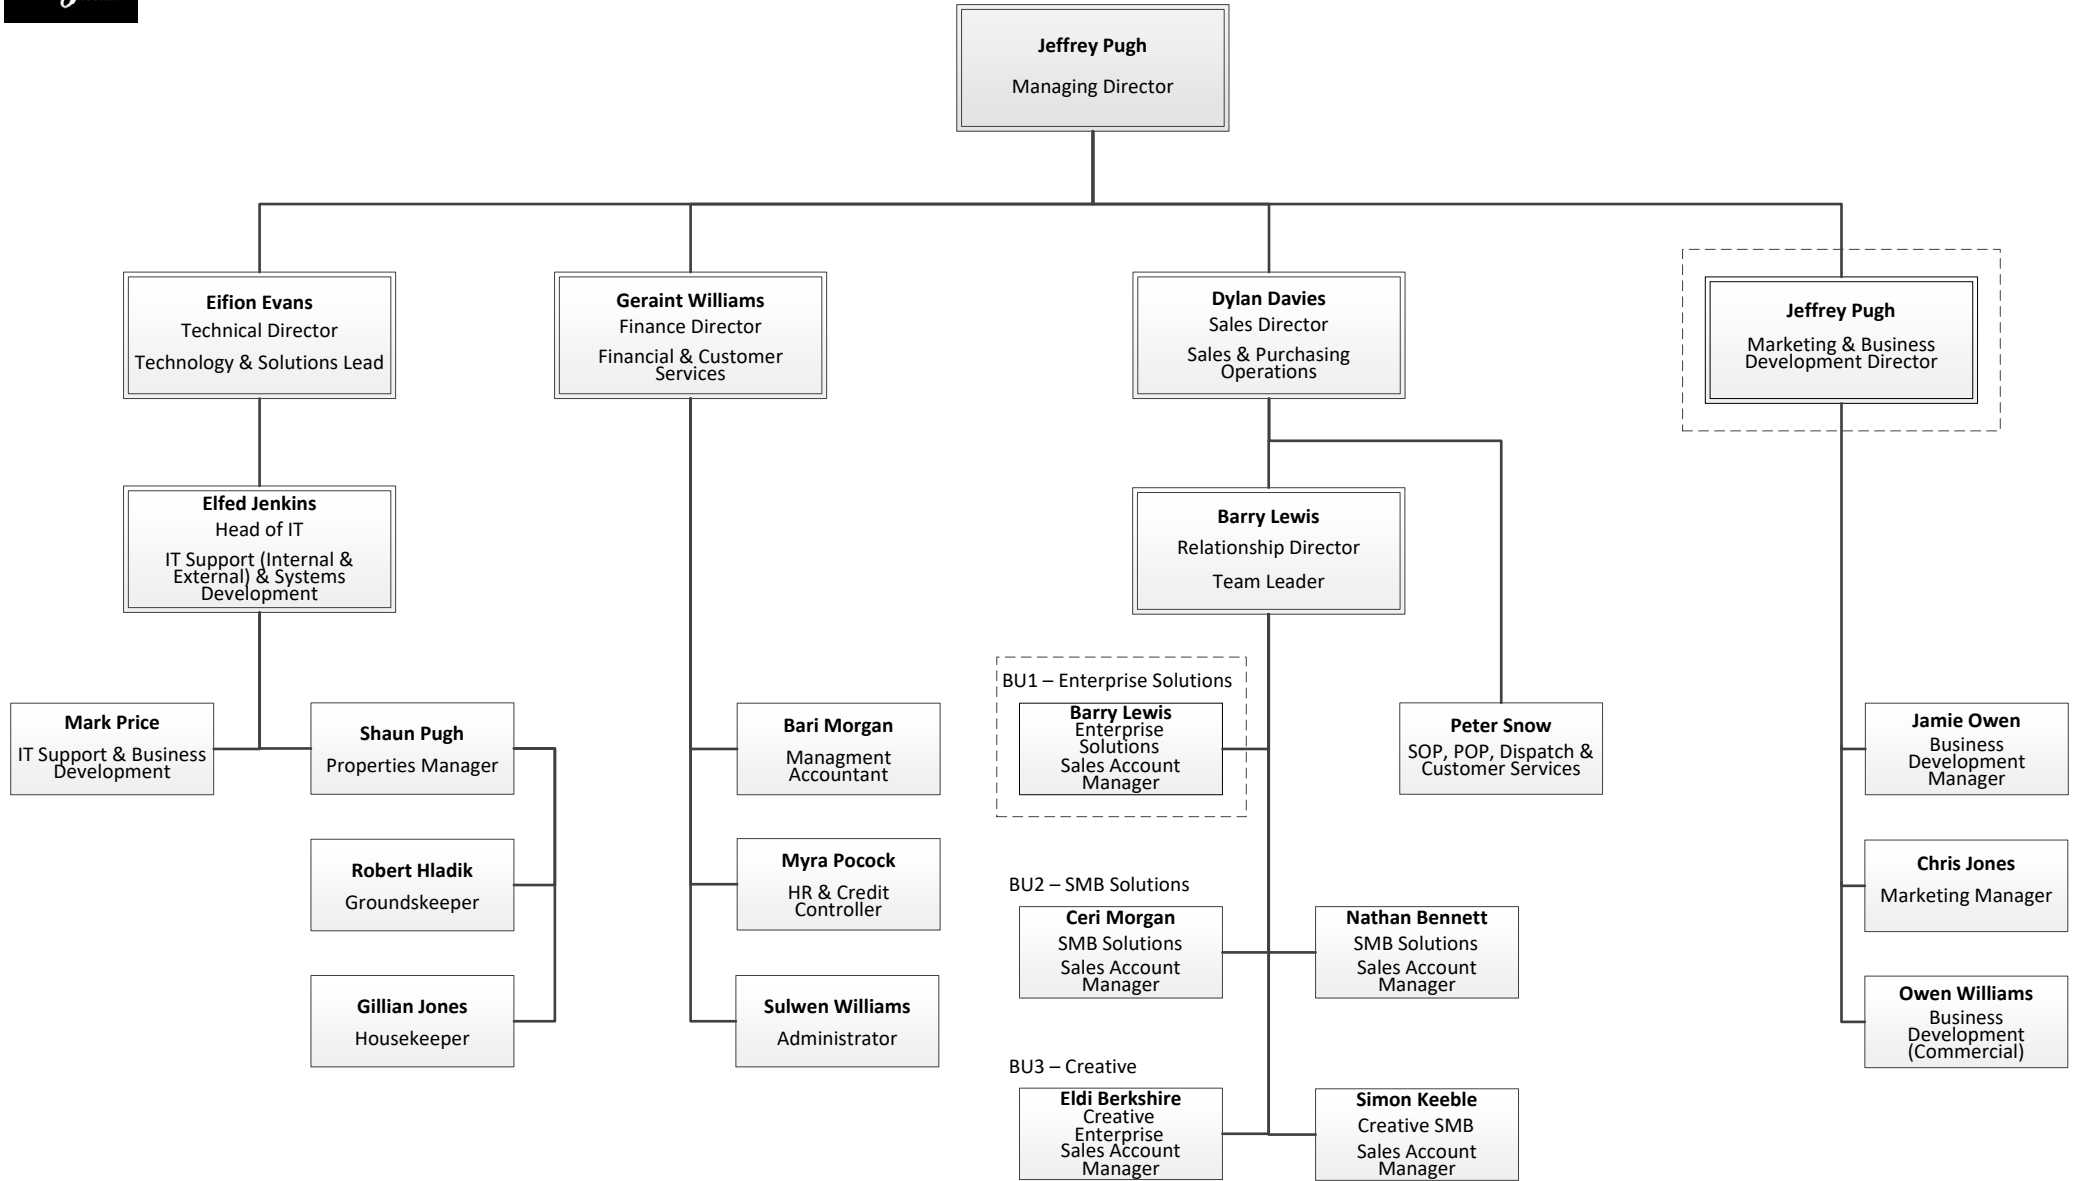

Pugh Computers Ltd Organisation Chart

Key:
BU – Business Unit