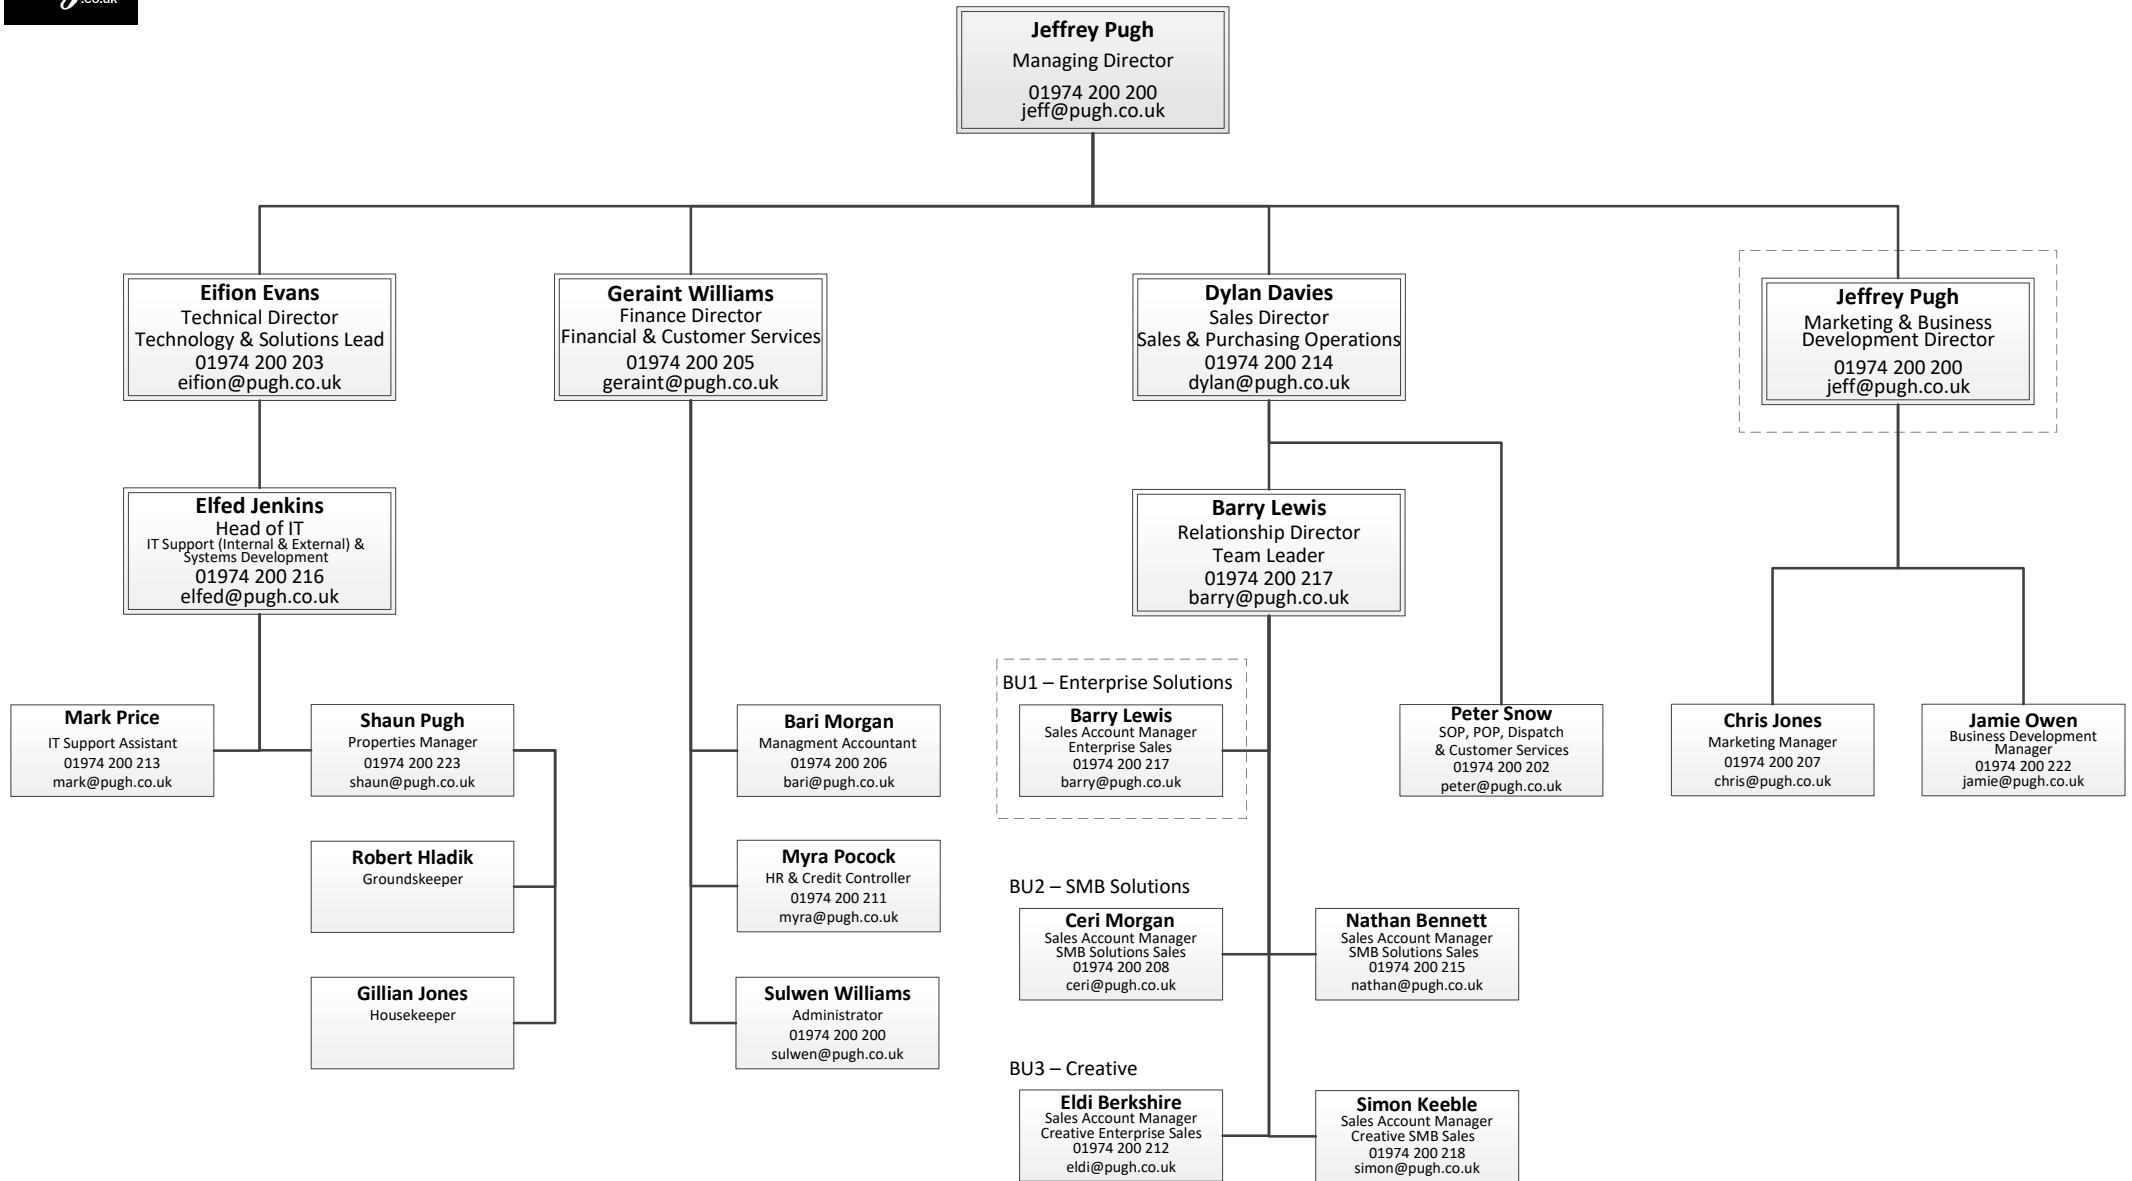

Pugh Computers Ltd
Organisation Chart

Key:
BU – Business Unit