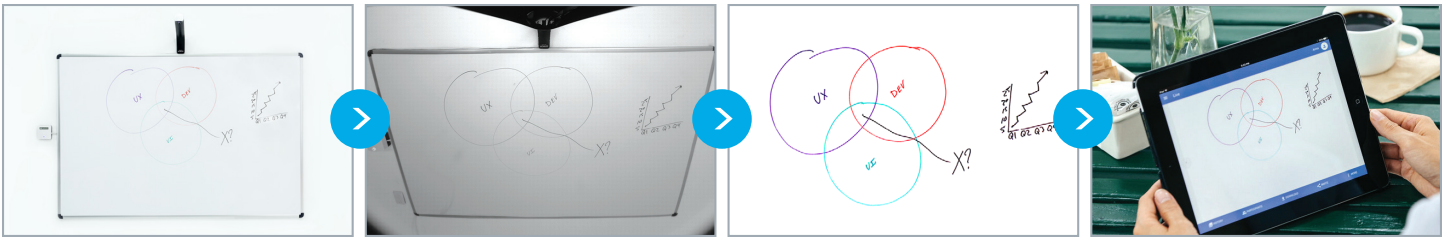

### High Quality Images

The Kaptivo camera is easily installed and creates crisp, clean images for white boards up to 4ft by 6ft.

### Intuitive Controls

The control pad directs new users to the online session portal with simple lighted calls to action.

### Browser-Based Software

Share the live whiteboard image remotely to any web browser in real time.

## How it works

- Proprietary integrated software uses unique video processing to identify and extract only important content.
- Removes board background, users writing on board, body parts getting in the way, reflections, and shadows.
- Determines changes to the board multiple times per second and grabs individual snapshots.
- Enhances ink and contrast for vibrant, clean images processed in real time, streamed online, and available for download and archive.