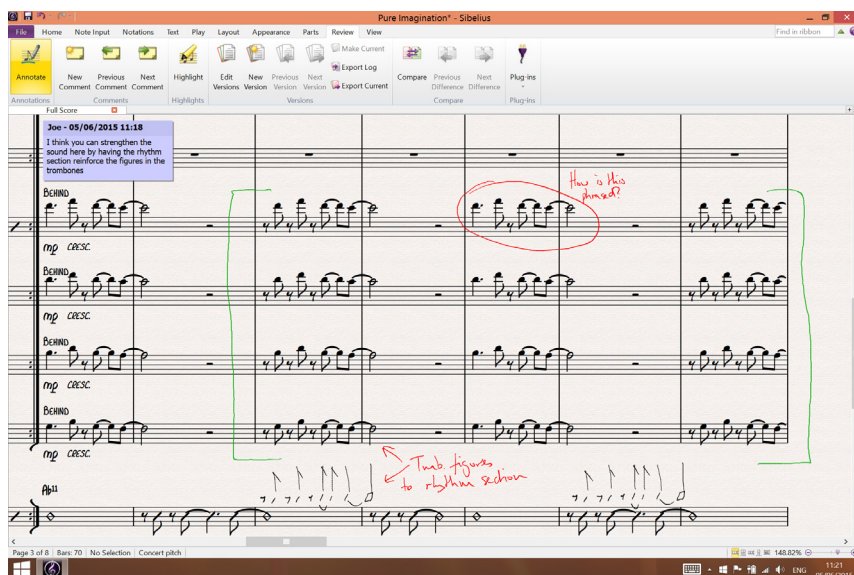

Sibelius is available as a software download—a DVD Media Pack is also available for purchase from our online store or from one of our resellers. An Internet connection is required for software activation and for downloading the installers. A high-speed Internet connection is highly recommended for downloading Sibelius and the Sibelius Sounds library.

NETWORK LICENSES

Sibelius's network licenses operate on a client-server model. The Sibelius program itself is installed on the local hard drive of each of the client workstations, and a separate License Server program is installed on a single designated server or workstation. The License Server program is supplied with your copy of Sibelius and enables the designated number of licensed client copies to run on the network simultaneously. In conjunction with Sibelius's Classroom Control feature, the License Server also lets you send messages to users of the client copies, send and receive Sibelius files between client machines, and close copies down from the server machine.

LICENSE SERVER REQUIREMENTS

Sibelius requires a network using the TCP/IP and UDP protocols. (Your network may use other protocols in addition to TCP/IP and UDP, but TCP/IP and UDP must be present in order for the License Server to communicate fully with the client copies.)

Add comments and feedback directly to parts of a score with the Annotate feature.