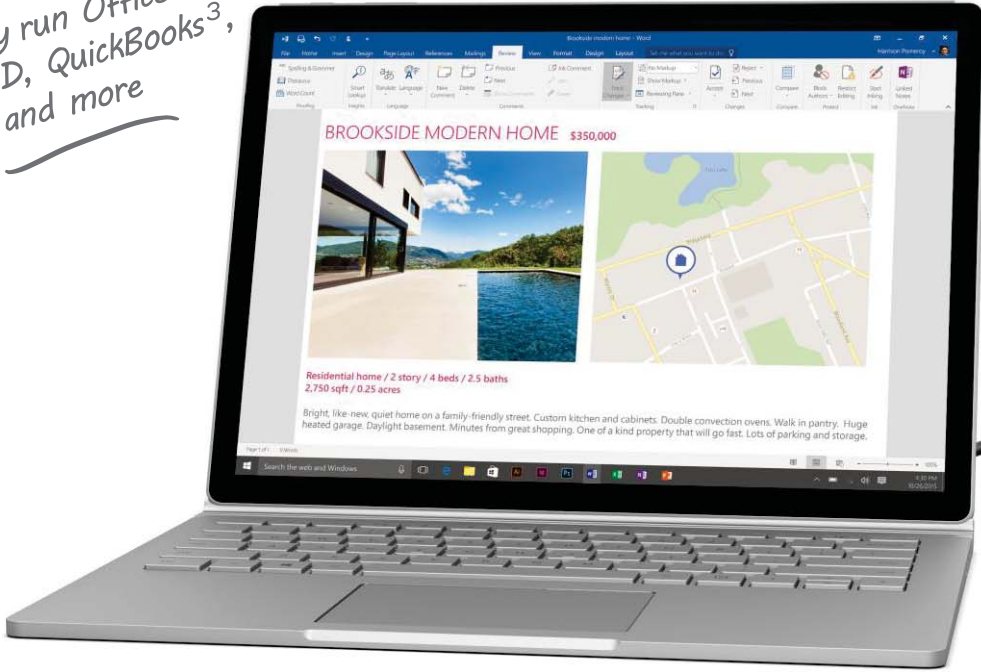

Windows 10 enables a powerful, personalized experience

Surface Book makes your work life easier in incredible new ways. It runs Windows 10 and the desktop software you rely on. Advanced technology from Microsoft, such as Cortana², Windows Hello, and improved Surface Pen, puts you in control.

*Confidently run Office 365,
AutoCAD, QuickBooks³,
and more*

*Windows Hello - no
password required*

*Docking Station -
click in to power
and peripherals³*