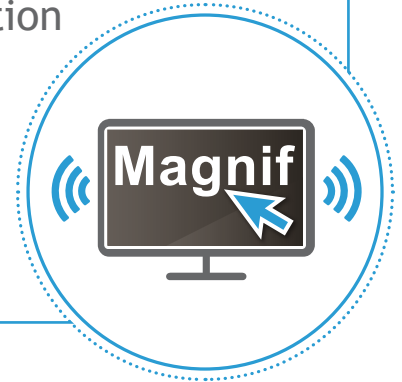

Add speech and boost your productivity with SuperNova Magnifier & Speech - ideal for tired eyes. Switch on the human sounding speech and hear the detail as you type, following the magnification on screen.

There's no need to struggle on 'busy' web pages or long documents. Switch on the speech and listen at the touch of a button. Sit back and let SuperNova take the strain.