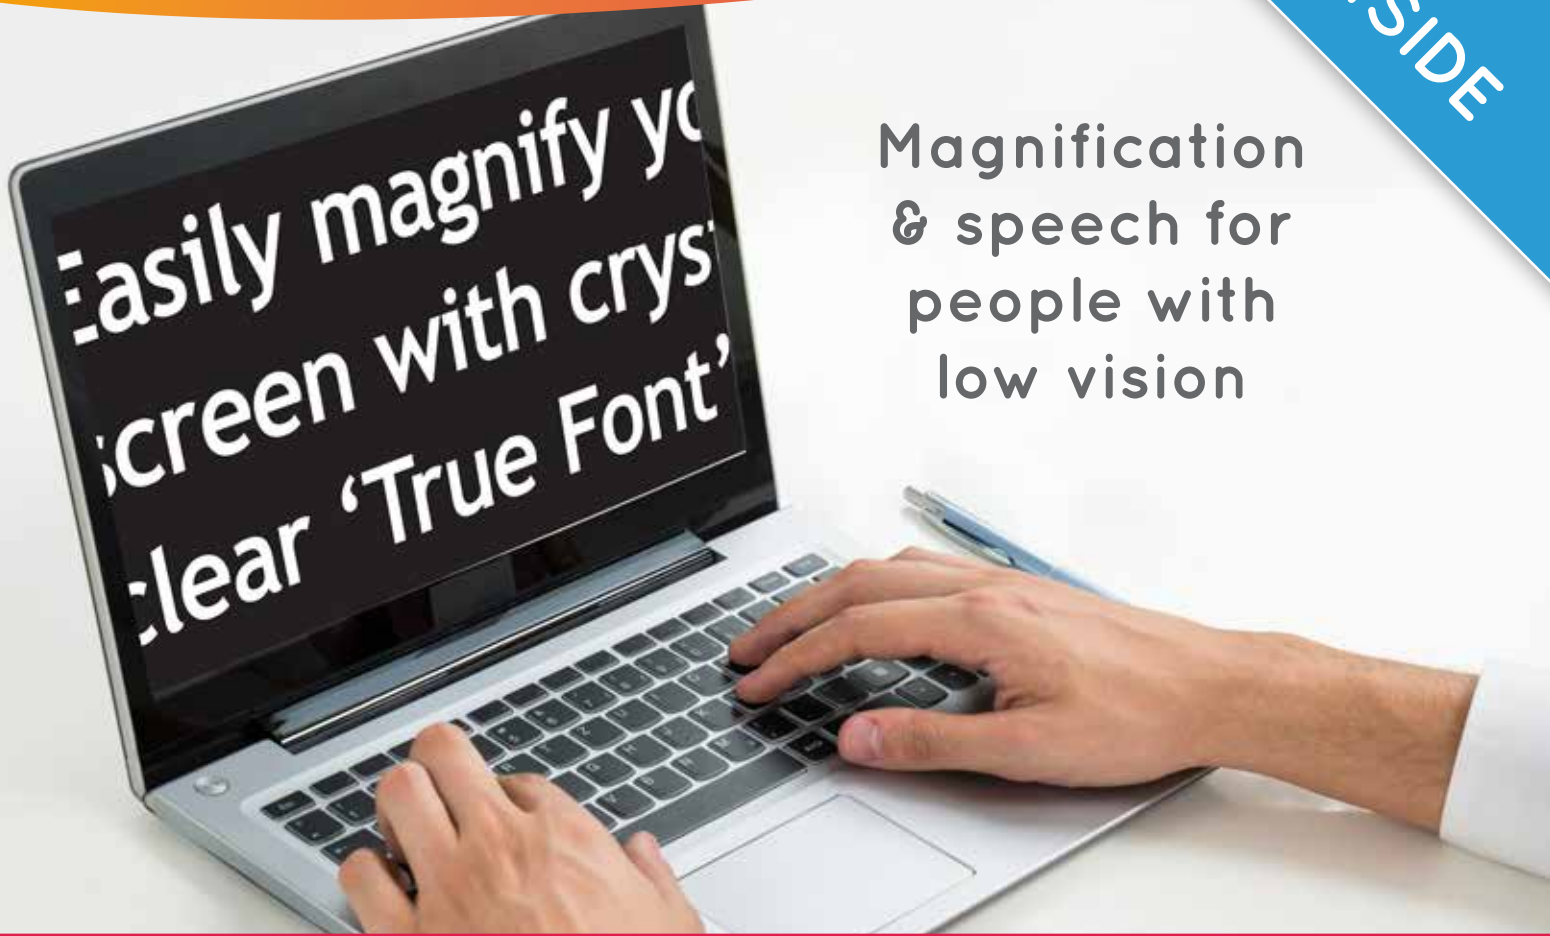

Dolphin
SuperNova

30 DAY
TRIAL INSIDE

Magnification
& speech for
people with
low vision

The world's first and best combined magnifier and screen reader, delivering unparalleled access to Windows tablets, laptops and desktops.

The SuperNova USB

Choose the SuperNova USB and you've got instant magnification for any PC, in your pocket! 'Guest Mode' requires no installation and instantly delivers magnification, colours, highlights, speech, braille and more - on the go!

Connect & View

Connect a camera and SuperNova Connect & View turns your tablet, laptop or desktop into a lightweight, portable video magnifier.

Scan & Read

Unlike other solutions, SuperNova includes OCR so you can scan and read your post, packaging and so much more.